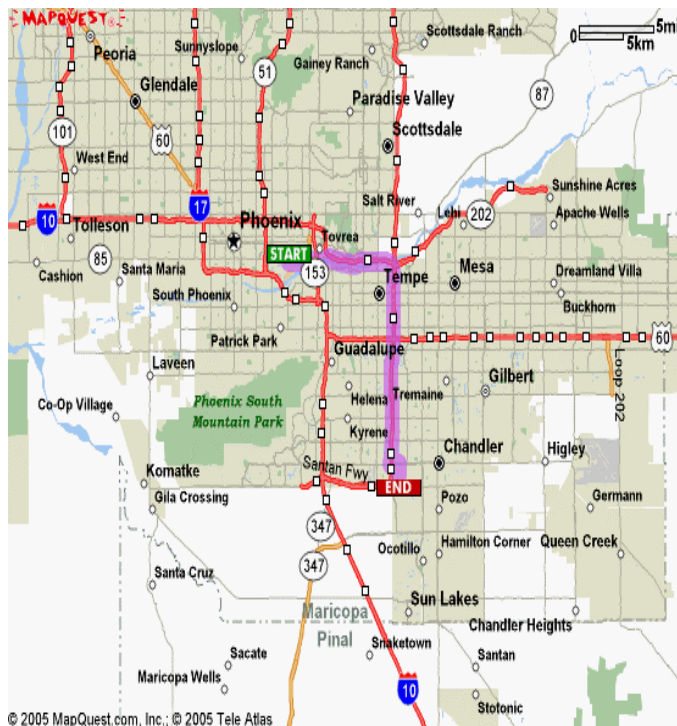

TERADYNE Chandler Office

2535 West Fairview St.

Suite 106

Chandler, AZ 85224

(480) 777-7090

(480) 777-7099 FAX

Directions to Chandler Office from

Sky Harbor Airport, Phoenix, AZ

- Start out going EAST on E SKY HARBOR BLVD. 2.5 miles
- Take the AZ-202-LOOP E ramp toward TEMPE. 0.4 miles
- Merge onto AZ-202 LOOP E. 3.5 miles
- Take the AZ-101-LOOP S exit- EXIT 9. 0.8 miles
- Merge onto AZ-101 LOOP S. 7.9 miles
- Take EXIT 60 - CHANDLER BLVD. 0.3 miles
- Turn LEFT onto CHANDLER BLVD. 0.5 miles
- Turn RIGHT onto N ELLIS ST. 0.6 miles
- Turn RIGHT onto W FAIRVIEW ST. < 0.1 miles

**End: 2535 W Fairview St
Chandler, AZ 85224-4703, US**

Map **Total Est. Time:** 22 minutes

Total Est. Distance: 17.12 miles